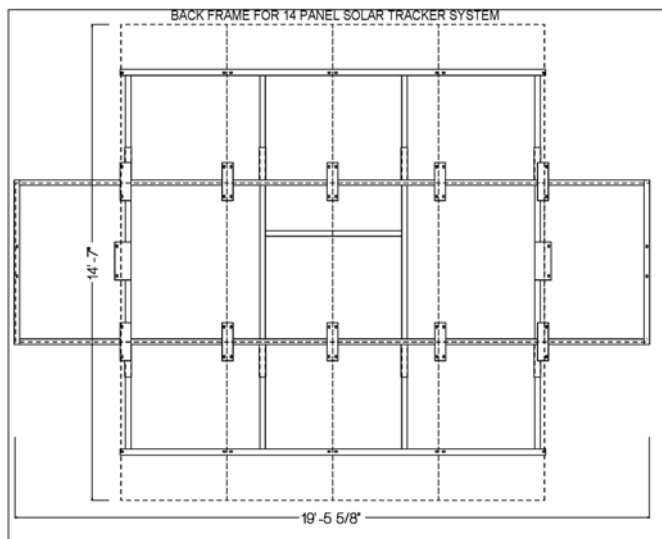

## Features to consider :

- Solstice adjustment to track sun's arc (Weekly adjustment)
- Heavy duty bronze bushing for extended life
- Heavy duty Gearbox w/Chain drive
- Controller with dual adjustment
- 36 Volt DC motor for Accuracy & Safety
- Custom bracing for various panels
- Custom bracing for high winds
- Base post (optional)