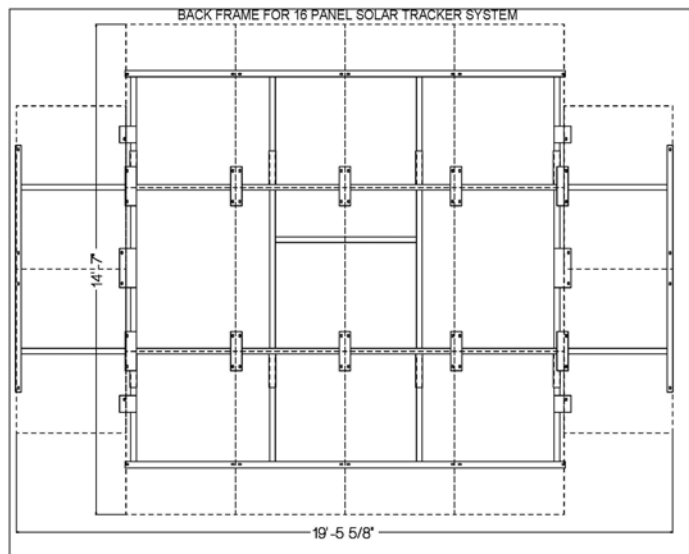

The Future is Now!

Features to consider :

- Solstice adjustment to track sun's arc (Weekly adjustment)
- Heavy duty bronze bushing for extended life
- Heavy duty Gearbox w/Chain drive
- Controller with dual adjustment
- 36 Volt DC motor for Accuracy & Safety
- Custom bracing for various panels
- Custom bracing for high winds
- Base post (optional)