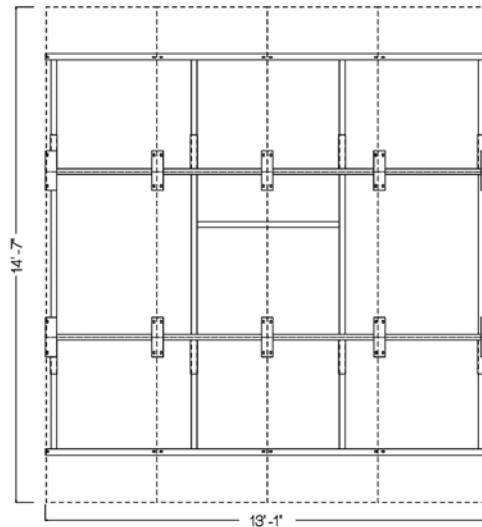

10 Panel 2.10 Kw Tracking System

\$26,205

Special \$24,505 Installed!

\$22,305 Not Installed

Prices do not include base pad or electrical hook-ups to the inverter or controller.

WWW.DHSOLAR.NET

A Division of DH Satellite