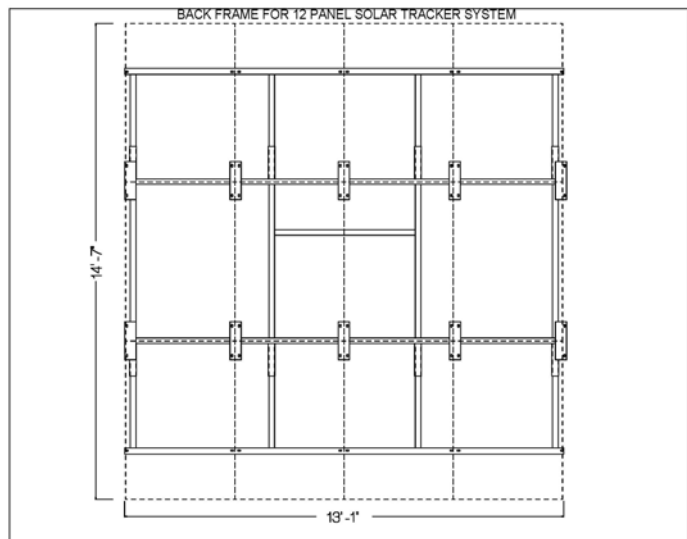

## Features to consider :

- Solstice adjustment to track sun's arc (Weekly adjustment)
- Heavy duty bronze bushing for extended life
- Heavy duty Gearbox w/Chain drive
- Controller with dual adjustment
- 36 Volt DC motor for Accuracy & Safety
- Custom bracing for various panels
- Custom bracing for high winds
- Base post (optional)